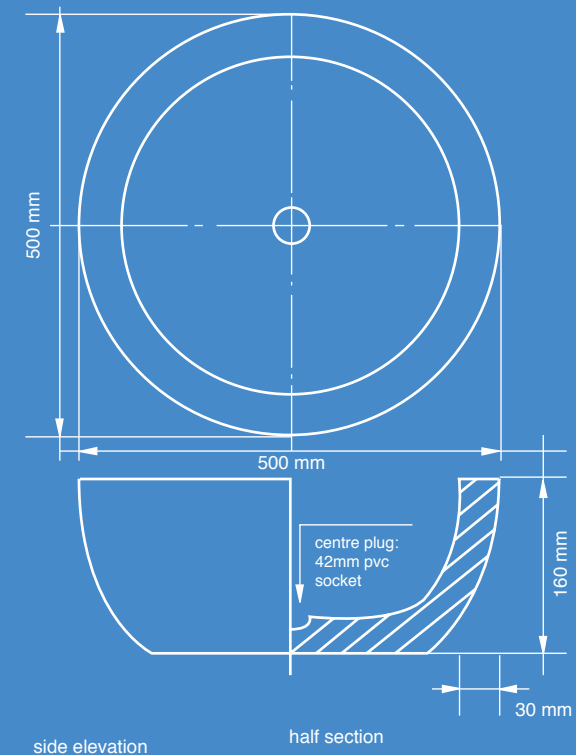

A classic round-shaped freestanding basin which is available in a four different sizes.

Turno 350 - L350 mm x W350 mm x H165 mm

Turno 390 - L390 mm x W390 mm x H175 mm

Turno 450 - L450 mm x W450 mm x H160 mm

Turno 500 - L500 mm x W500 mm x H160 mm

A classic oval-shaped freestanding basin which is available in a three different sizes.

Ovale Small - L425 mm x W355 mm x H125 mm

Ovale Medium - L520 mm x W395 mm x H140 mm

Ovale Large - L565 mm x W480 mm x H145 mm