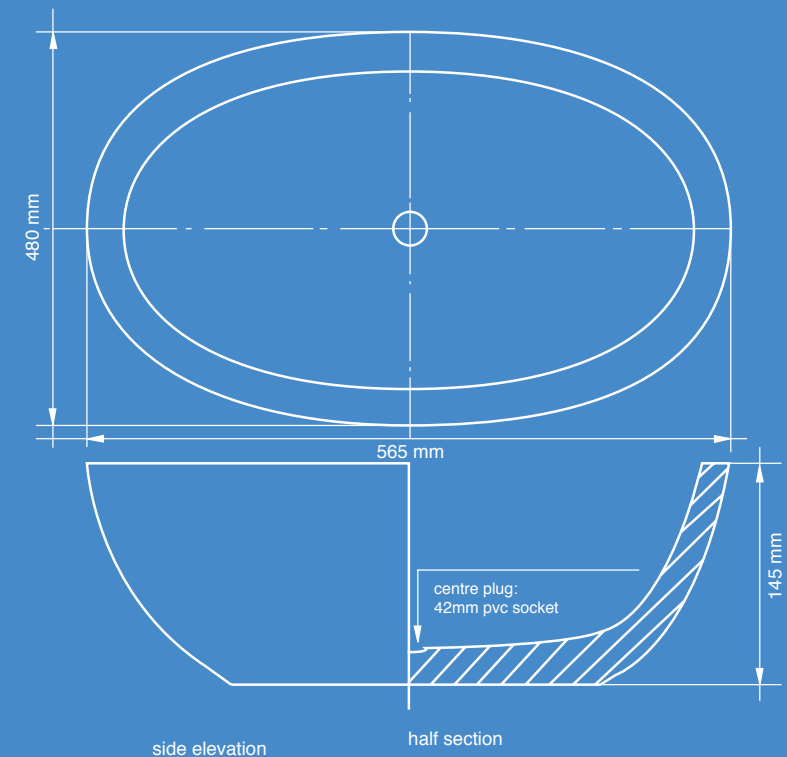

A classic round-shaped freestanding basin which is available in a four different sizes.

Turno 350 - L350 mm x W350 mm x H165 mm

Turno 390 - L390 mm x W390 mm x H175 mm

Turno 450 - L450 mm x W450 mm x H160 mm

Turno 500 - L500 mm x W500 mm x H160 mm

# ovale basin

for the perfectly co-ordinated bathroom design

Browse through our distinctly diverse range of complementary basins for the perfectly co-ordinated bathroom design.

Individually crafted, each timeless freestanding basin is created using a carefully blended composite of high-quality resin and stone which is hand polished to a lustrous finish.

A classic oval-shaped freestanding basin which is available in a three different sizes.

Ovale Small - L425 mm x W355 mm x H125 mm

Ovale Medium - L520 mm x W395 mm x H140 mm

Ovale Large - L565 mm x W480 mm x H145 mm