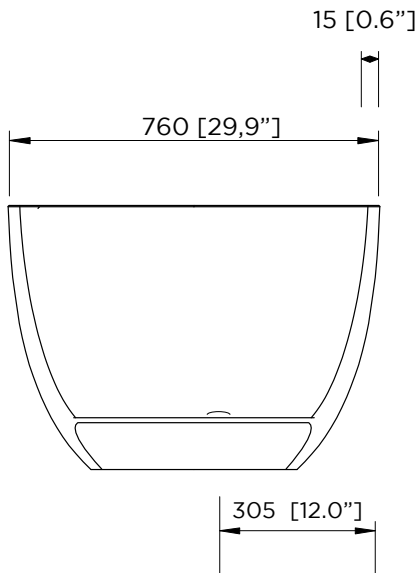

JEE-O amsterdam bath

Article code: SBM060
 Material: DADOquartz
 Scratch & abrasion resistant
 Color: Pearl white matt finish
 Waste diameter: 50mm
 Dimensions:
 L 1710 x W 760 x H 540 mm
 L 67.3 x W 29.9 x H 21.3"
 Bathtub rim: 15-20mm /0.6-0.8"
 Note: cast products are subject to size variation of +/- 5 %
 Net weight: 80kg /176lbs
 Water capacity:250L /66.0gal
 Dimension package:
 L 1810 x W 860 x H 740 mm
 L 71.3 x W 33.8 x H 29,1"
 Package weight: 40kg /88lbs
 25 year warranty
 HS code:69109000