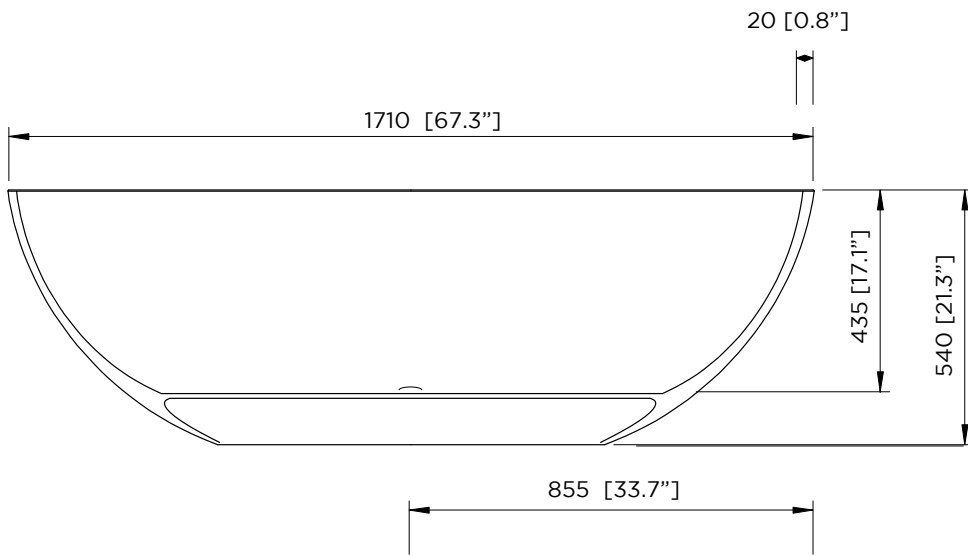

JEE-O amsterdam bath

Article code: SBM060
 Material: DADOquartz
 Scratch & abrasion resistant
 Color: Pearl white matt finish
 Waste diameter: 50mm
 Dimensions:
 L 1710 x W 760 x H 540 mm
 L 67.3 x W 29.9 x H 21.3"
 Bathtub rim: 15-20mm /0.6-0.8"
 Note: cast products are subject to size variation of +/- 5 %
 Net weight: 80kg /176lbs
 Water capacity:250L /66.0gal
 Dimension package:
 L 1810 x W 860 x H 740 mm
 L 71.3 x W 33.8 x H 29,1"
 Package weight: 40kg /88lbs
 25 year warranty
 HS code:69109000