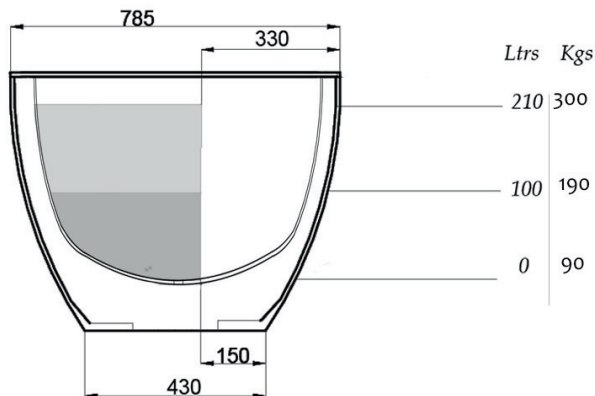

JEE-O moloko bath specifications

Article code:

SBM008

White DADOquartz

Dimensions:

L 177 x W 78 x H 60 cm

Bathtub rim:

8 cm

Net weight:

90kg

Water capacity:

210L

Material:

DADOquartz - Scratch & abrasion resistant

Note: cast products are subject to size variation of +/-5 %

Waste diameter:

50mm

Dimension package:

L 186 x W 84 x H 66 cm

Package weight:

50kg

UV stability:

6 / BSEN438

25 year warranty