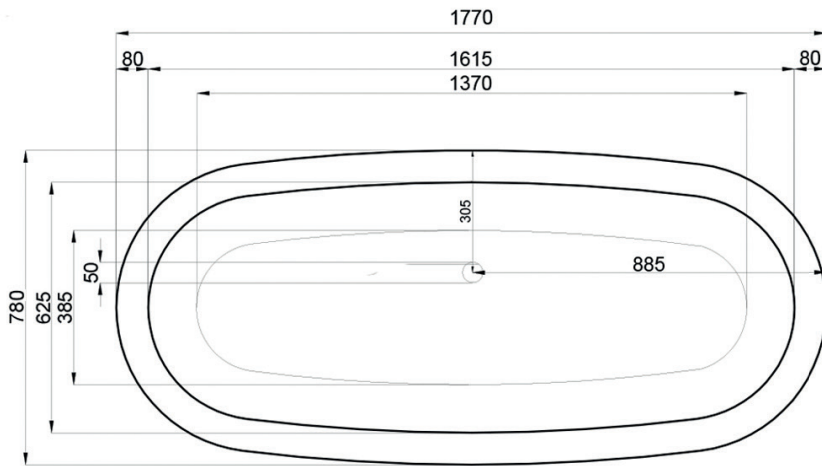

JEE-O moloko bath specifications

Article code:

SBM008

White DADOquartz

Dimensions:

L 177 x W 78 x H 60 cm

Bathtub rim:

8 cm

Net weight:

90kg

Water capacity:

210L

Material:

DADOquartz - Scratch & abrasion resistant

Note: cast products are subject to size variation of +/-5 %

Waste diameter:

50mm

Dimension package:

L 186 x W 84 x H 66 cm

Package weight:

50kg

UV stability:

6 / BSEN438

25 year warranty