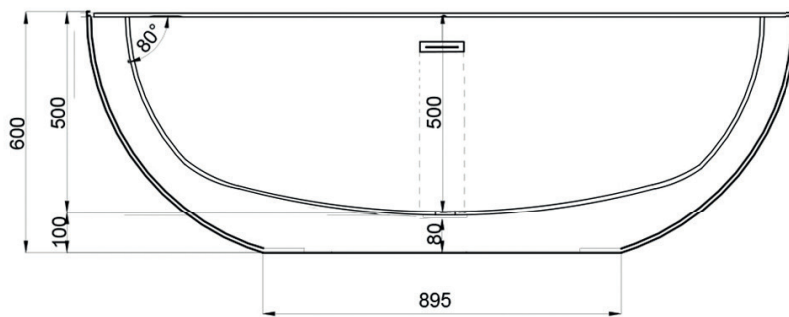

JEE-O moloko bath specifications

Article code:

SBM008

White DADOquartz

Dimensions:

L 177 x W 78 x H 60 cm

Bathtub rim:

8 cm

Net weight:

90kg

Water capacity:

210L

Material:

DADOquartz - Scratch & abrasion resistant

Note: cast products are subject to size variation of +/-5 %

Waste diameter:

50mm

Dimension package:

L 186 x W 84 x H 66 cm

Package weight:

50kg

UV stability:

6 / BSEN438

25 year warranty